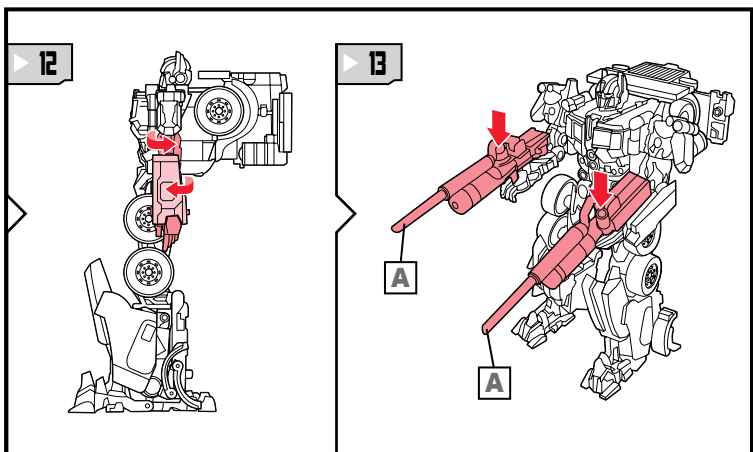

## REVENGE OF THE FALLEN™

AGES 5+  
89165/83972 Asst.

**OPTIMUS PRIME**  
AUTOBOT®

TRANSFORMERS.COM

NOTE: Some parts are made to detach if excessive force is applied and are designed to be reattached if separation occurs. Adult supervision may be necessary for younger children.

### CHANGING TO ROBOT

REVERSE ORDER OF INSTRUCTIONS TO CONVERT BACK INTO VEHICLE.