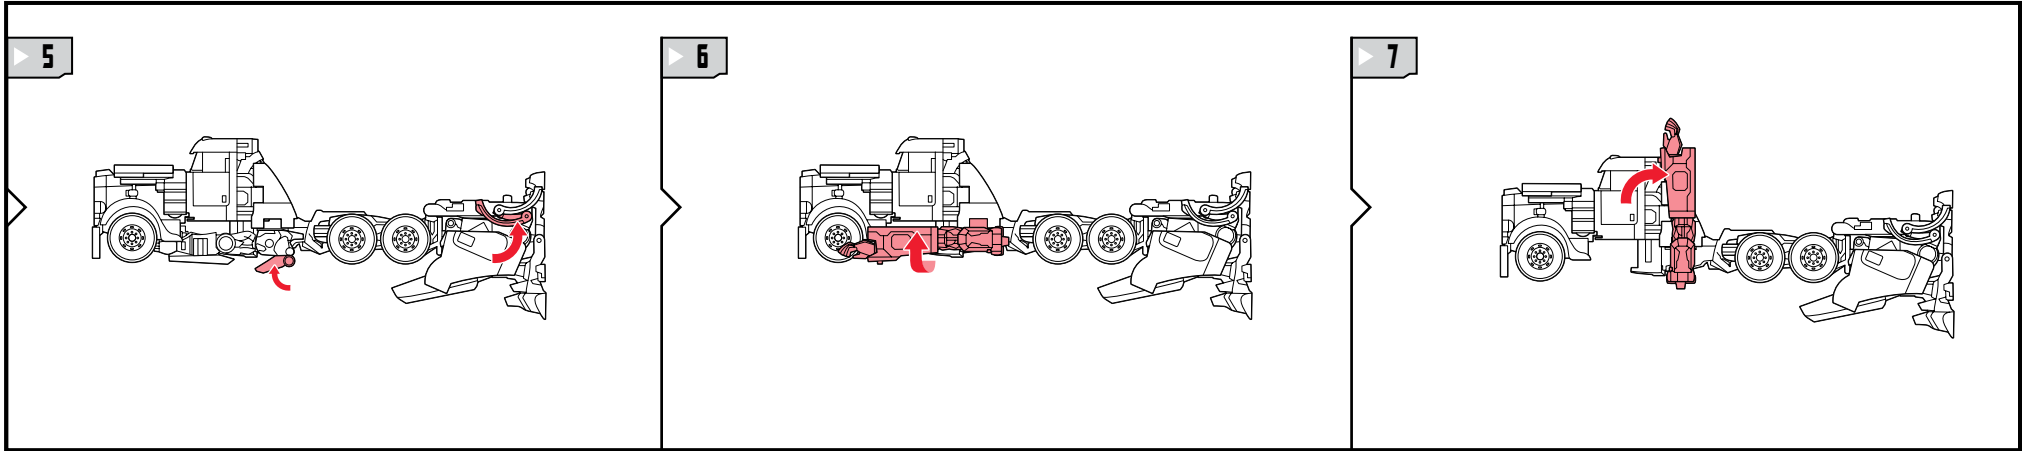

## REVENGE OF THE FALLEN™

AGES 5+  
89165/83972 Asst.

**OPTIMUS PRIME**  
AUTOBOT®

TRANSFORMERS.COM

NOTE: Some parts are made to detach if excessive force is applied and are designed to be reattached if separation occurs. Adult supervision may be necessary for younger children.

### CHANGING TO ROBOT

REVERSE ORDER OF INSTRUCTIONS TO CONVERT BACK INTO VEHICLE.