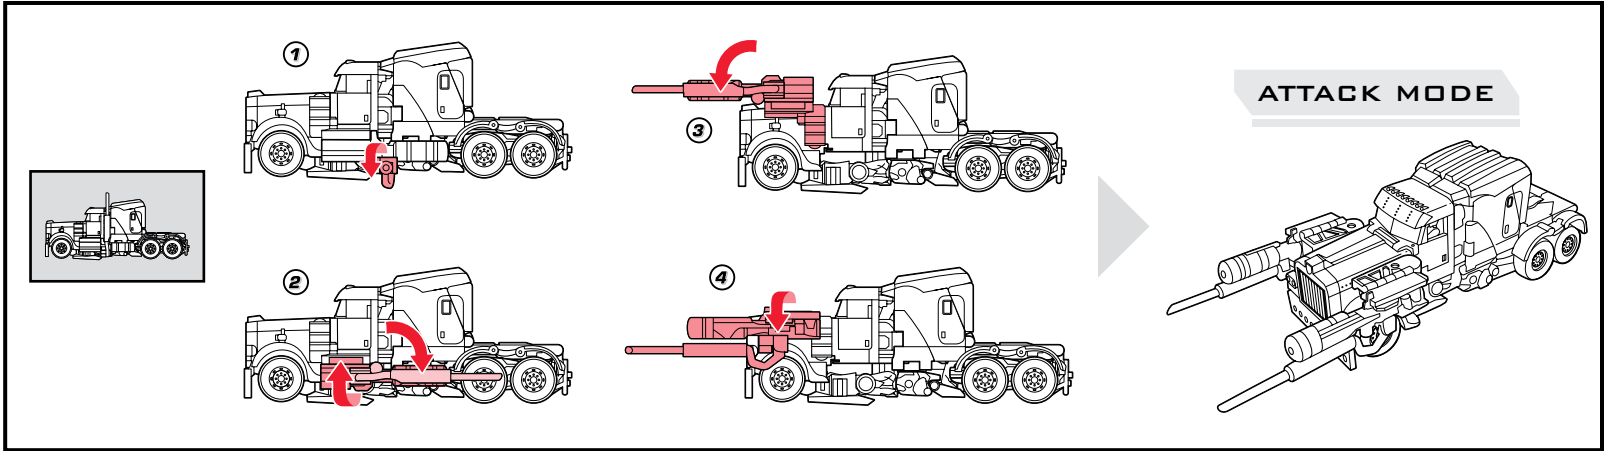

## REVENGE OF THE FALLEN™

AGES 5+  
89165/83972 Asst.

**OPTIMUS PRIME**  
AUTOBOT®

TRANSFORMERS.COM

NOTE: Some parts are made to detach if excessive force is applied and are designed to be reattached if separation occurs. Adult supervision may be necessary for younger children.

### CHANGING TO ROBOT

REVERSE ORDER OF INSTRUCTIONS TO CONVERT BACK INTO VEHICLE.