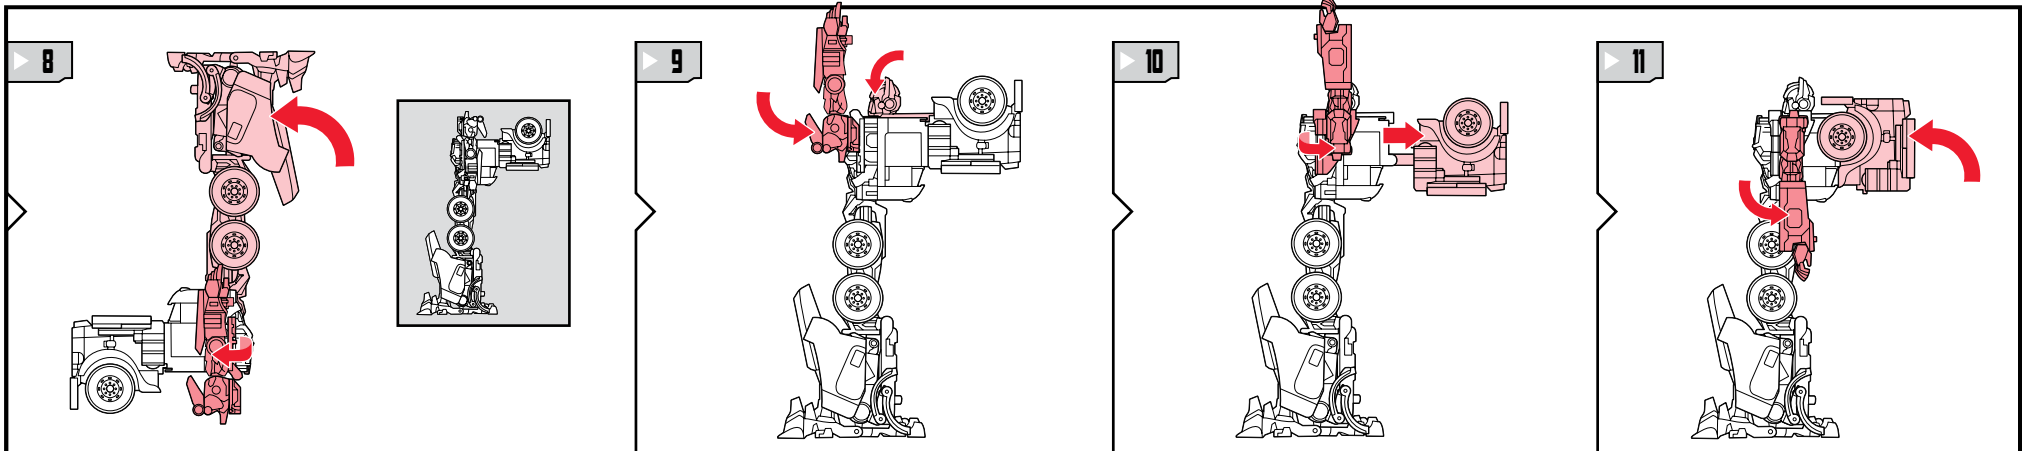

## REVENGE OF THE FALLEN™

AGES 5+  
89165/83972 Asst.

**OPTIMUS PRIME**  
AUTOBOT®

TRANSFORMERS.COM

NOTE: Some parts are made to detach if excessive force is applied and are designed to be reattached if separation occurs. Adult supervision may be necessary for younger children.

### CHANGING TO ROBOT

REVERSE ORDER OF INSTRUCTIONS TO CONVERT BACK INTO VEHICLE.